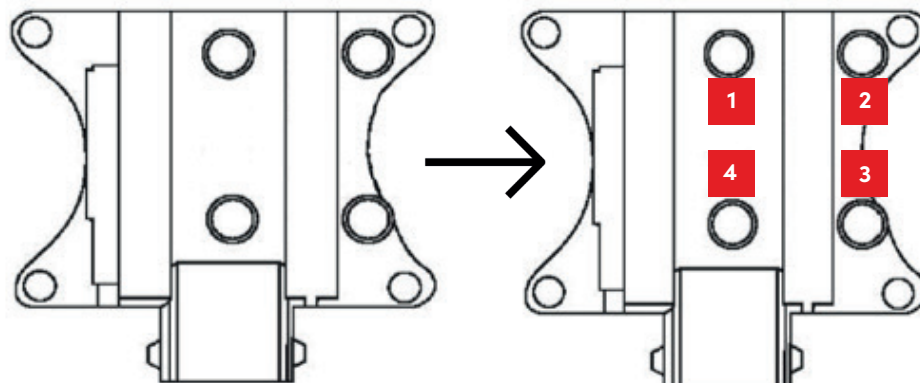

*OEM REF.

ASSEMBLY ORDER

Technical hotline

+33 (0)4 72 88 12 63

hotline.aftermarket@efiautomotive.com