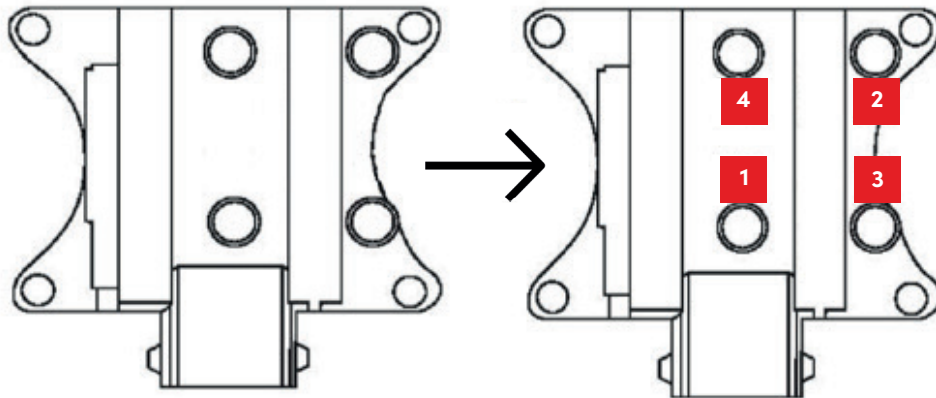

TECH TIPS

IGNITION COIL

REF. 155010 | ASSEMBLY RECOMMENDATION

1S7G - 12029 - AC*

EFI REF. 155010

988F - 12029 - AD*

EFI REF. 155010

YM2F - 12029 - AB*