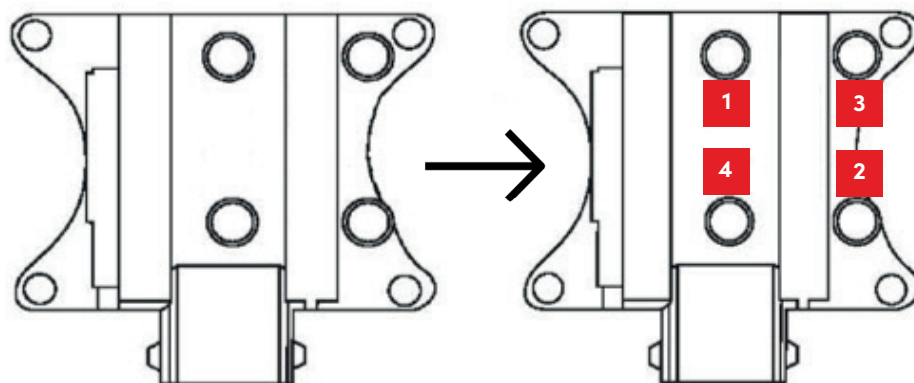

TECH TIPS

IGNITION COIL

REF. 155010 | ASSEMBLY RECOMMENDATION

1S7G - 12029 - AC*

EFI REF. 155010

988F - 12029 - AD*

EFI REF. 155010

YM2F - 12029 - AB*